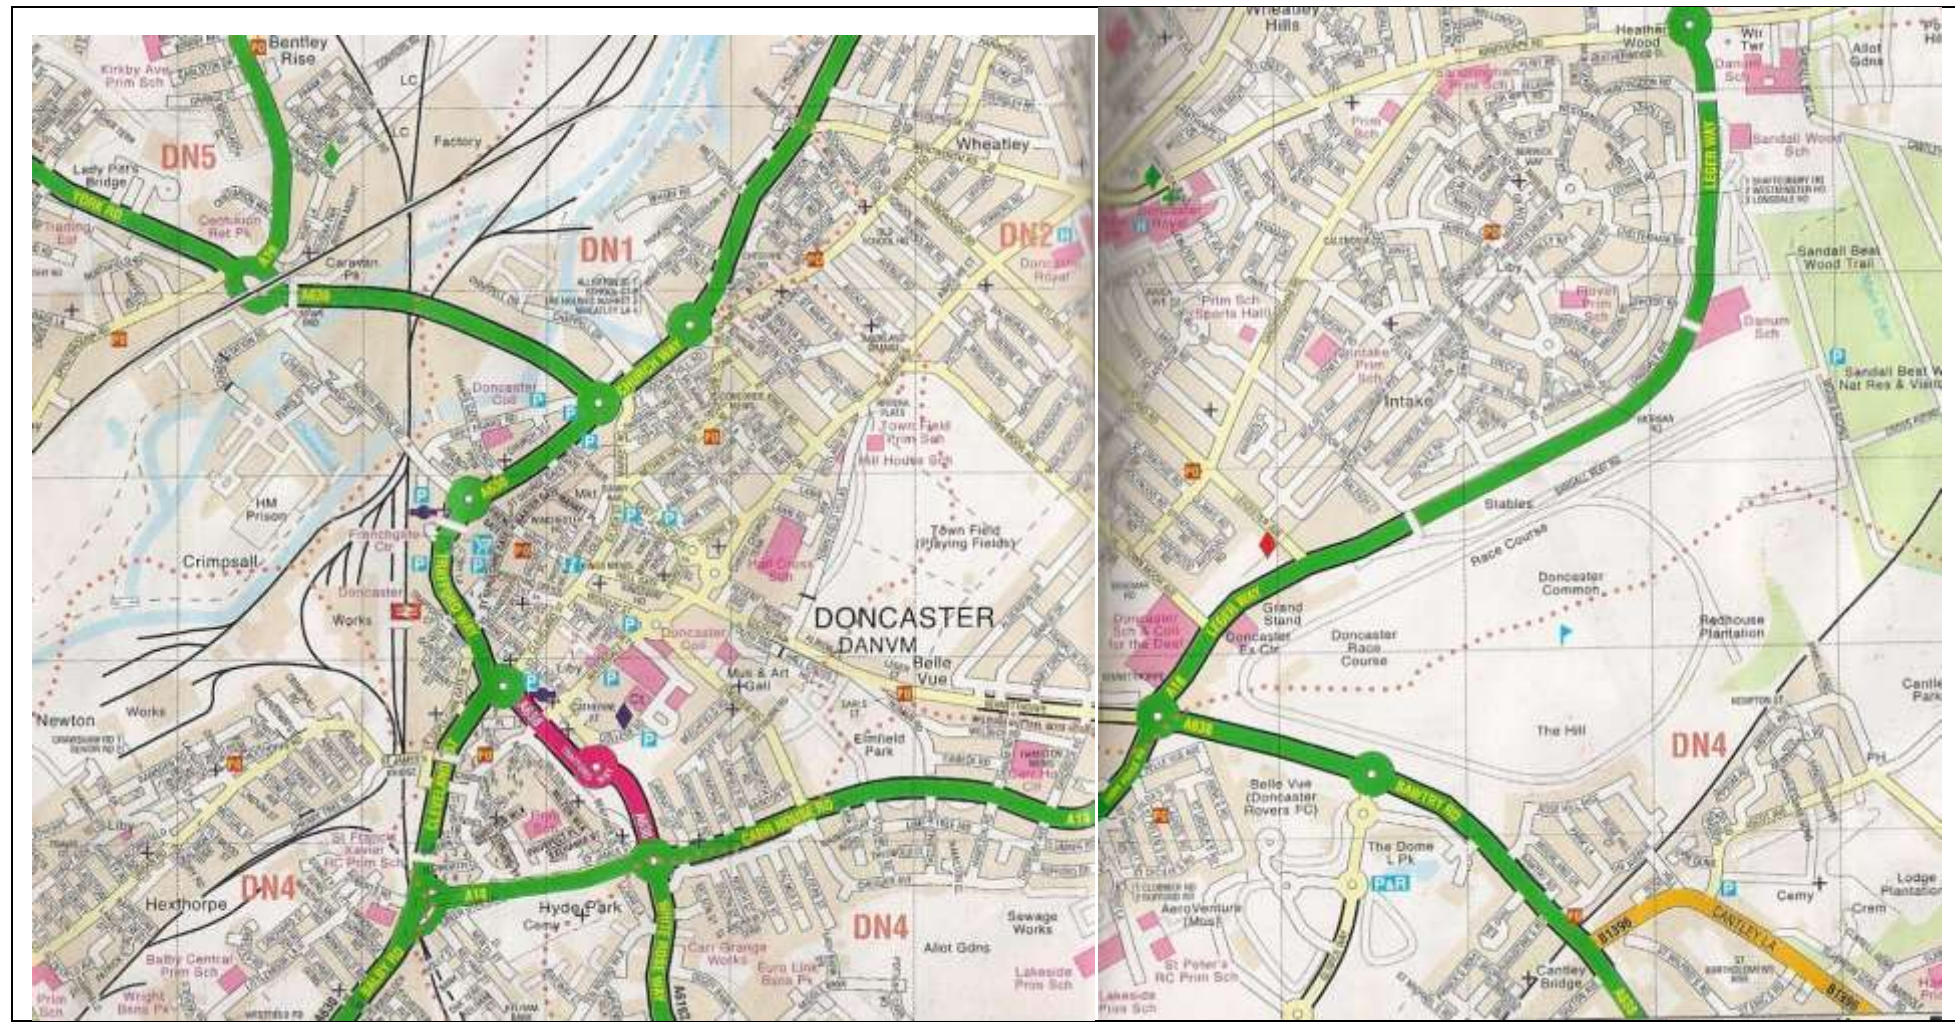

**Location of Hall Cross School, Thorne Road, Doncaster, DN1 2HY**  
 Access to the school is from Thorne Road (see page 2 for larger scale).

A19 from Selby  
 ↓

A630  
 ↓

A18, from M18 J4  
 ↓

A638  
 from  
 A1(m) >  
 J38 &  
 J37

B---  
 H---  
 R---

A630 from A1(M) J36

S

from M18 J3

C

A 638 from Retford and Bawtry

Scale, 1 mile:

Co-ordinates:

**BS** for Bus Station; **RS** for Railway Station; **HC** for Hall Cross School